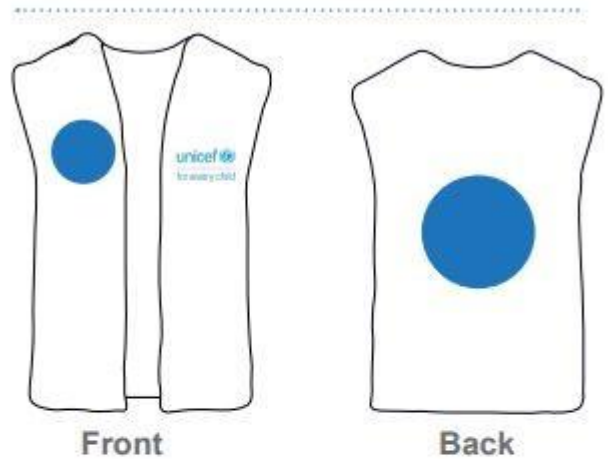

**Specifications :**

- Materials : 80 % coton and 20% polyester ;
- Zipper ;
- Size : Universal (L)
- Color: White with Blue Logo UNICEF ;

**Blue Dot vest for UNICEF staff**

**Artwork:**

Blue Dot logo and UNICEF logo

**Logo alignment and size:**

Front: Right-aligned Blue Dot logo 150mm and left-aligned UNICEF logo 150mm

Back: Centered Blue Dot logo 300mm

**Color:**

Blue Dot logo (Pantone 7471 C)

UNICEF logo (Pantone Process Cyan)

**Blue Dot vest for UNICEF staff**

**Artwork:**

Blue Dot logo and UNICEF logo

**Logo alignment and size:**

Front: Right-aligned Blue Dot logo 150mm and left-aligned UNICEF logo 150mm

Back: Centered Blue Dot logo 300mm